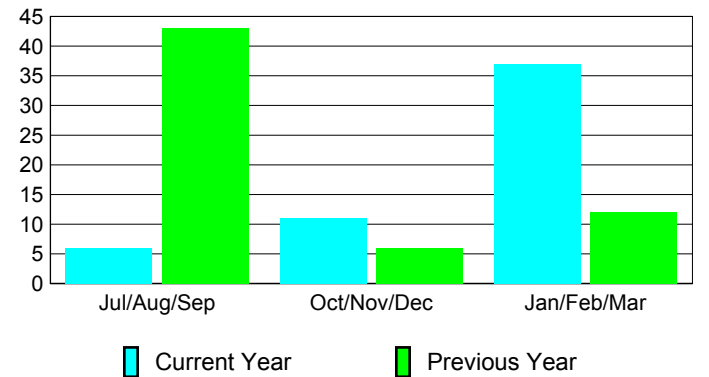

Membership Results
2009-2010

Membership
2008-2009

Month	Net Memb Goal	Actual New Memb	Actual Dropped Memb	Gain/Loss of Memb	Gain/Loss of Memb
Jul/Aug/Sep	0	25	-19	6	43
Oct/Nov/Dec	10	28	-17	11	6
Jan/Feb/Mar	10	63	-26	37	12
Totals	20	116	-62	54	61

Membership Results 2009-2010

Goal, New, Dropped, Gain/Loss

Comparison of Membership Gain/Loss

Current Year Compared to the Previous Year

Gender Comparison 2009-2010