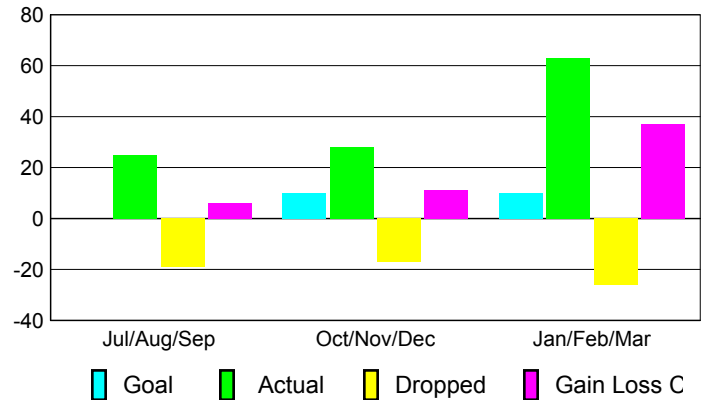

Membership Results 2009-2010

Goal, New, Dropped, Gain/Loss